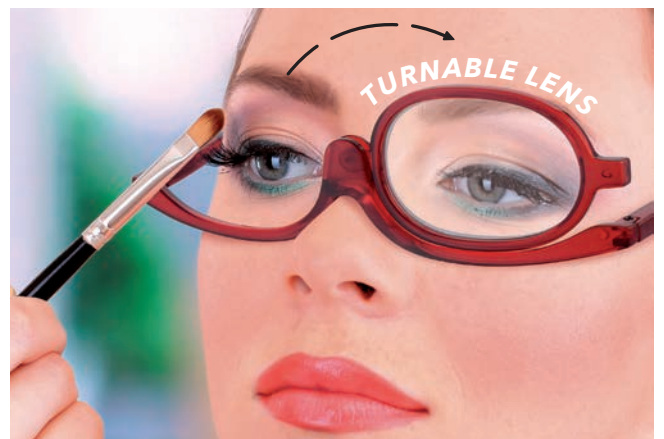

R6900

Turnable lens

R7400

R7401

Computer glasses, blue light blocker lens degree, with power degree

R7620

Foldable, flex temple, 30 pcs assorted reading glasses in counter display

R7622