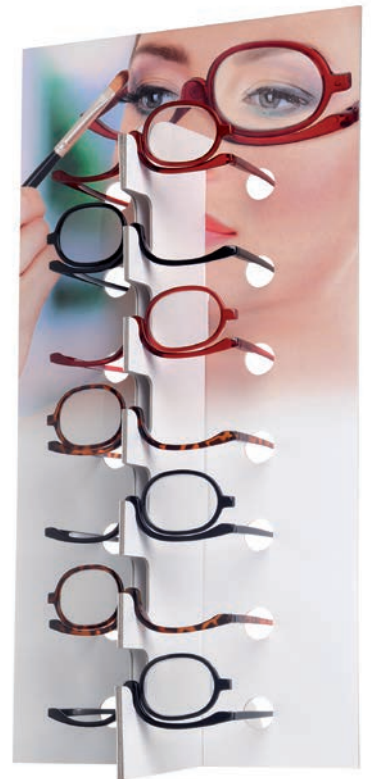

R9003
Pouch

R9004
Pouch

A94001
For 6 pcs

A94002
For 7 pcs with reading test

R9500
For 7 pcs

Refocus Reading glasses

Recycled Plastic Frames

WFO
WASTE FREE OCEANS